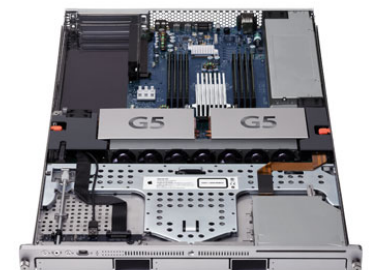

## Processor

CPU: PowerPC 970FX "G5"  
CPU Speed: 2.0/2x2.0/2x2.3 GHz  
FPU: integrated  
Bus Speed: 1.0 GHz

**ID**  
629